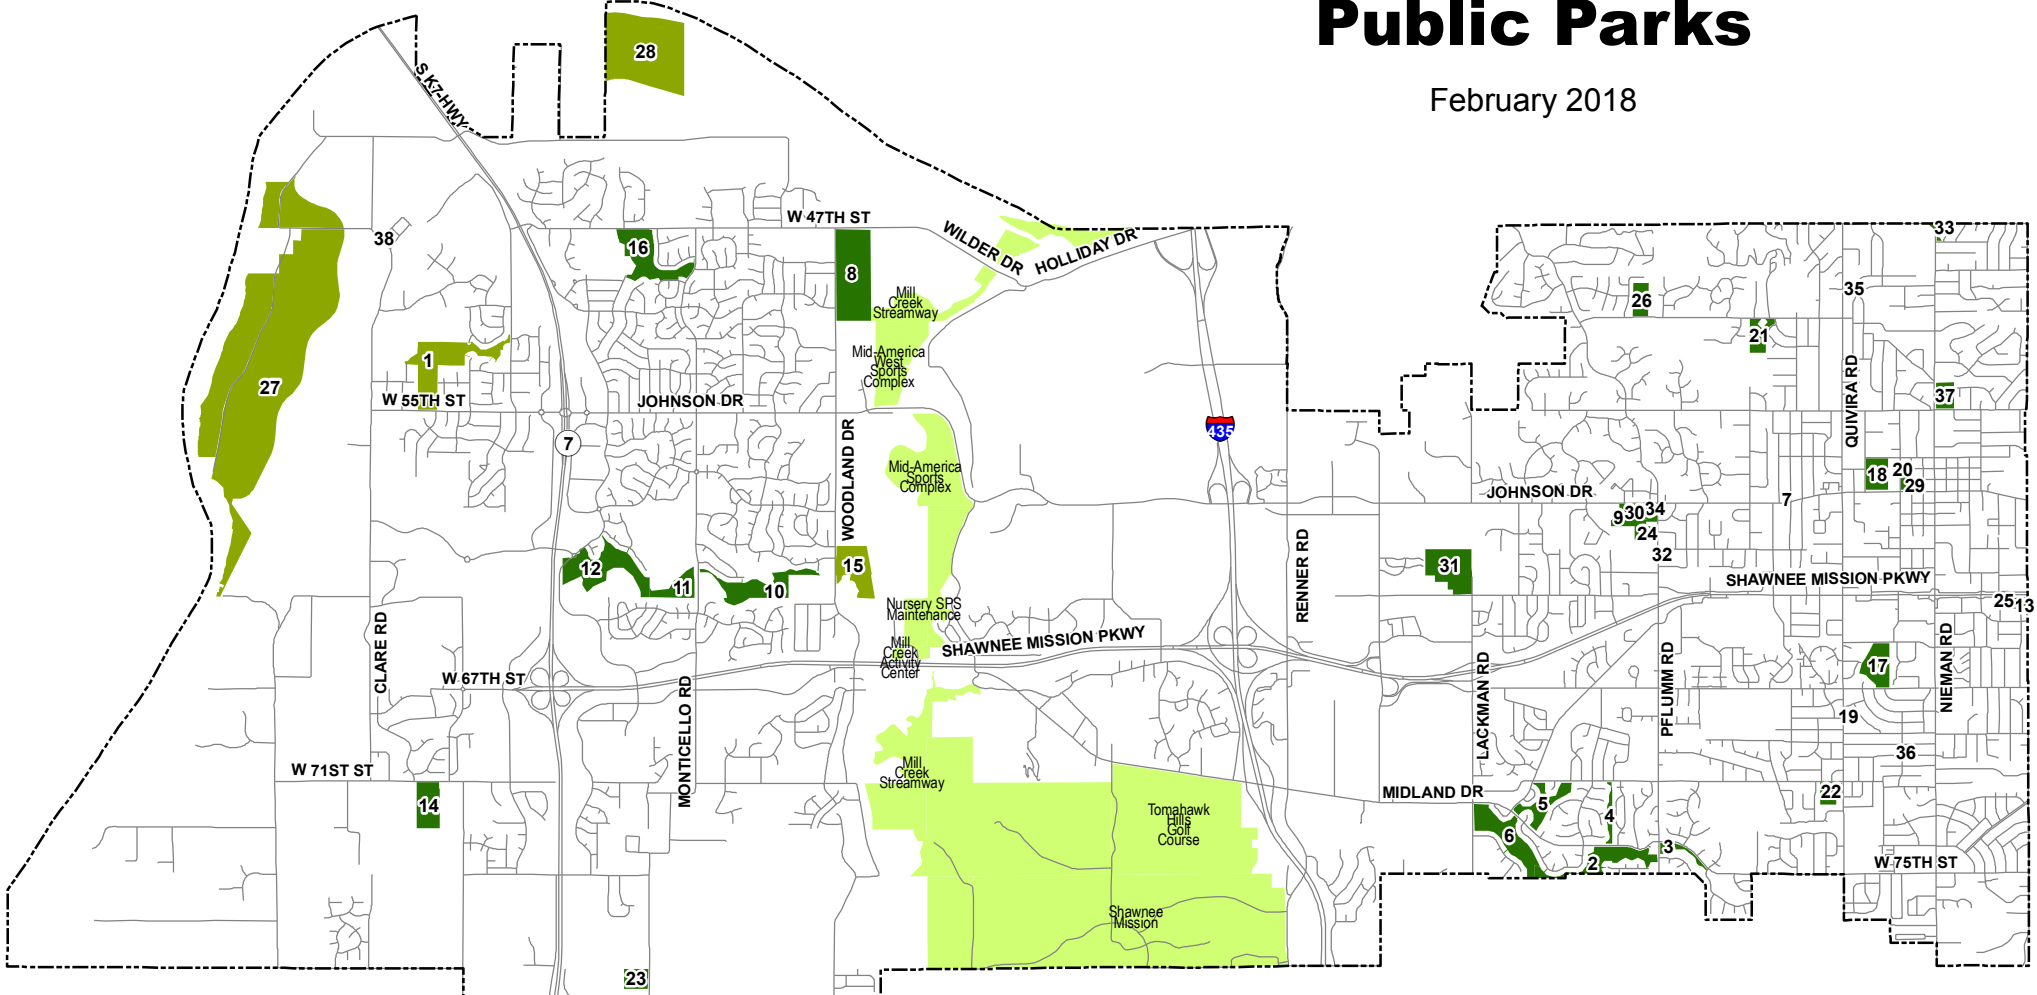

# City of Shawnee Public Parks

February 2018

Developed City Park  
 Undeveloped City Park  
 Johnson County Park

**City Parks**

- |   |                             |                            |
|---|-----------------------------|----------------------------|
| 1 55th and Belmont Park                                   | 13 Douglas Highlands Park   | 26 Quivira Glenn Park      |
| 2 Blackfish Recreational Trail (Ashley Park)              | 14 Erfurt Park              | 27 Riverfront Park         |
| 3 Blackfish Recreational Trail (Fairway Hills)            | 15 Future Recreation Center | 28 Sand and Gravel Park    |
| 4 Blackfish Recreational Trail (Huntington)               | 16 Garrett Park             | 29 Sister Cities Park      |
| 5 Blackfish Recreational Trail (Oakview)                  | 17 Gum Springs Park         | 30 Soetaert Aquatic Center |
| 6 Blackfish Recreational Trail (Wedgewood)                | 18 Herman Laird Park        | 31 Swarner Park            |
| 7 Caenen Park   | 19 Jaycee Park              | 32 Thomas A. Soetaert Park |
| 8 Charles J. Stump Park                                   | 20 John F. Lynch Park       | 33 VanLerberg Memorial     |
| 9 Civic Centre  | 21 KCPL Park                | 34 Veterans Tribute Park   |
| 10 Clear Creek Recreational Trail                         | 22 Listowel Park            | 35 Water District Park     |
| 11 Clear Creek Recreational Trail (Donald B. Gamblin Jr.) | 23 Monticello Springs Park  | 36 Water Tower Park        |
| 12 Clear Creek Recreational Trail (Grey Oaks)             | 24 Pflumm-Bichelmeyer Park  | 37 West Flanders Park      |
|   | 25 Pioneer Crossing Park    | 38 Wilder Park             |