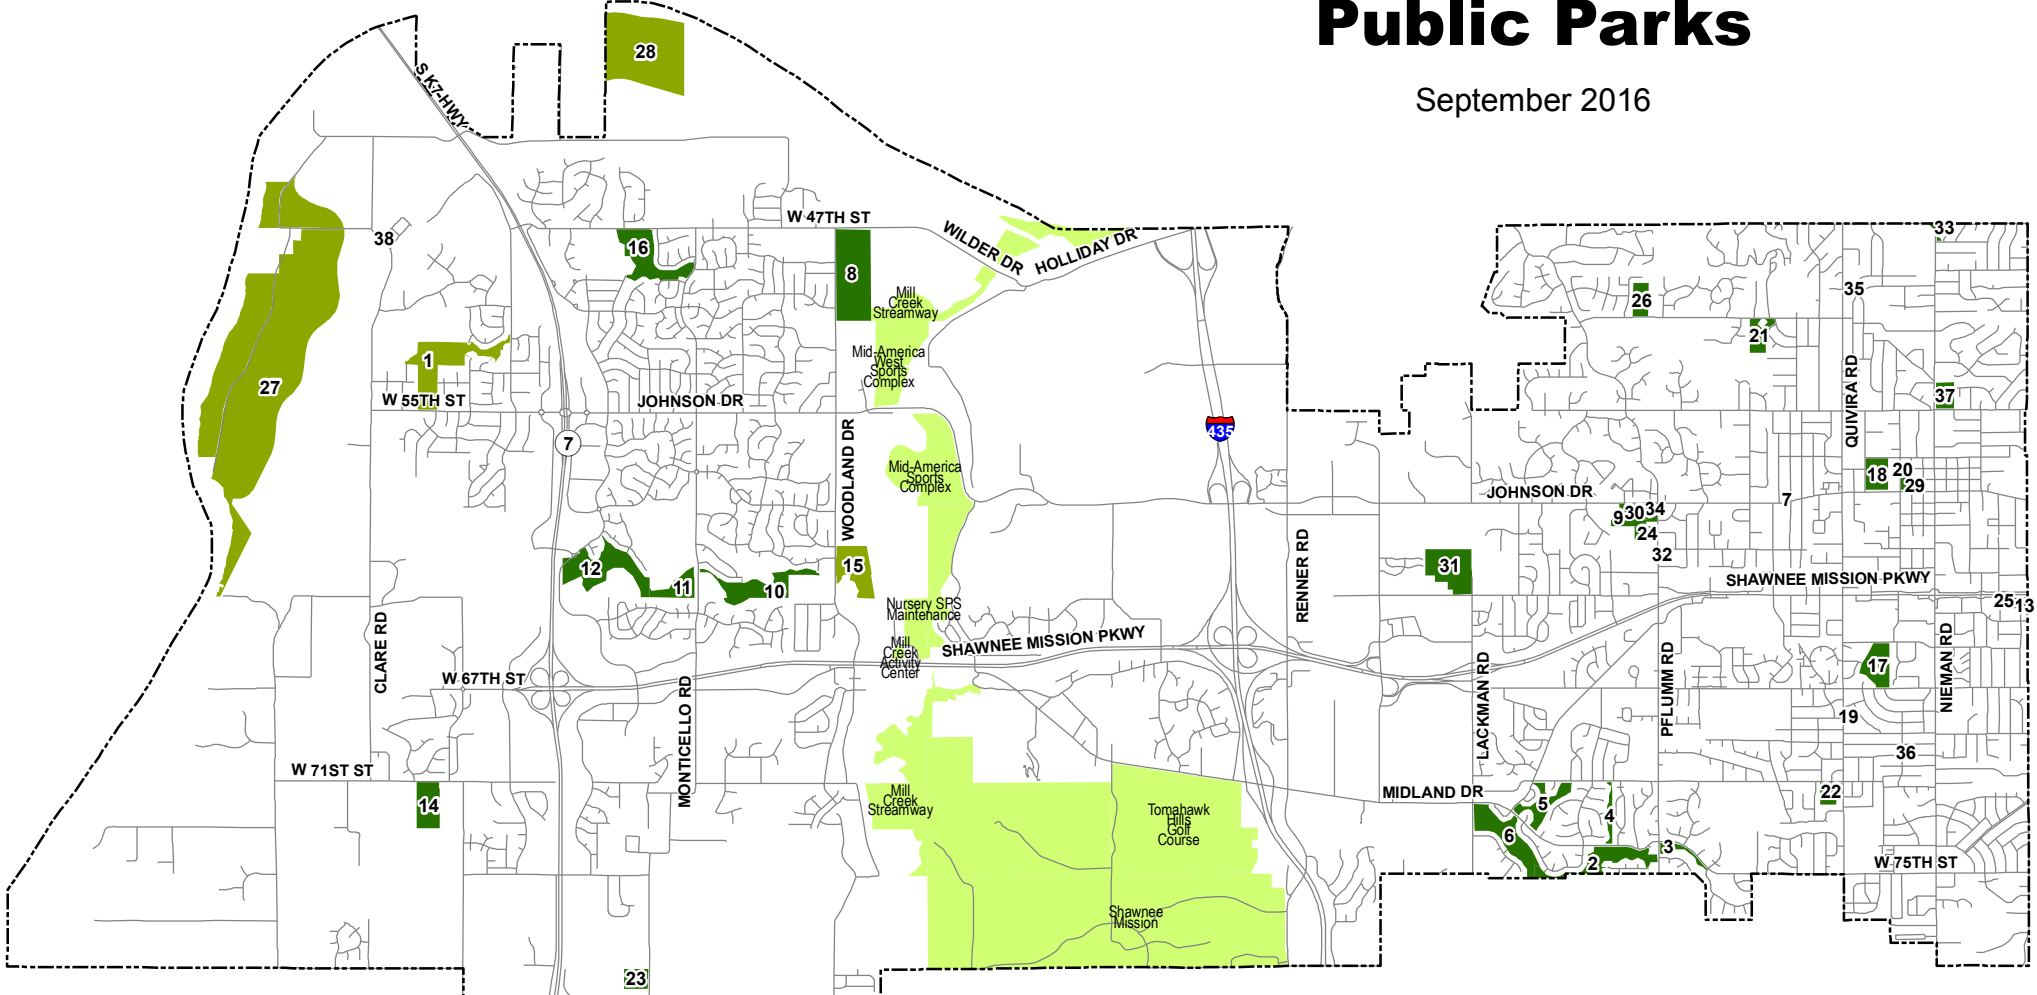

City of Shawnee Public Parks

September 2016

- Developed City Park
- Undeveloped City Park
- Johnson County Park

City Parks

- | | | |
|---|-----------------------------|----------------------------|
| 1 55th and Belmont Park | 13 Douglas Highlands Park | 26 Quivira Glenn Park |
| 2 Blackfish Recreational Trail (Ashley Park) | 14 Erfurt Park | 27 Riverfront Park |
| 3 Blackfish Recreational Trail (Fairway Hills) | 15 Future Recreation Center | 28 Sand and Gravel Park |
| 4 Blackfish Recreational Trail (Huntington) | 16 Garrett Park | 29 Sister Cities Park |
| 5 Blackfish Recreational Trail (Oakview) | 17 Gum Springs Park | 30 Soetaert Aquatic Center |
| 6 Blackfish Recreational Trail (Wedgewood) | 18 Herman Laird Park | 31 Swarner Park |
| 7 Caenen Park | 19 Jaycee Park | 32 Thomas A. Soetaert Park |
| 8 Charles J. Stump Park | 20 John F. Lynch Park | 33 VanLerberg Memorial |
| 9 Civic Centre | 21 KCPL Park | 34 Veterans Tribute Park |
| 10 Clear Creek Recreational Trail | 22 Listowel Park | 35 Water District Park |
| 11 Clear Creek Recreational Trail (Donald B. Gamblin Jr.) | 23 Monticello Springs Park | 36 Water Tower Park |
| 12 Clear Creek Recreational Trail (Grey Oaks) | 24 Pflumm-Bichelmeyer Park | 37 West Flanders Park |
| | 25 Pioneer Crossing Park | 38 Wilder Park |